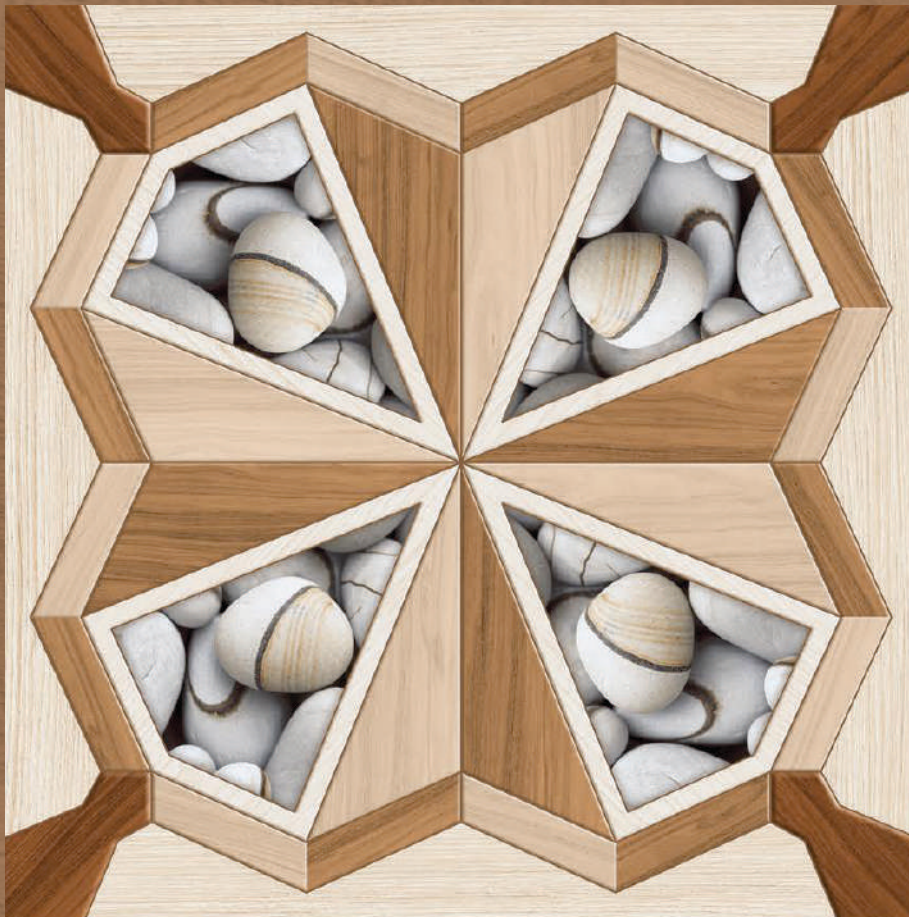

Satin Matt Series

136