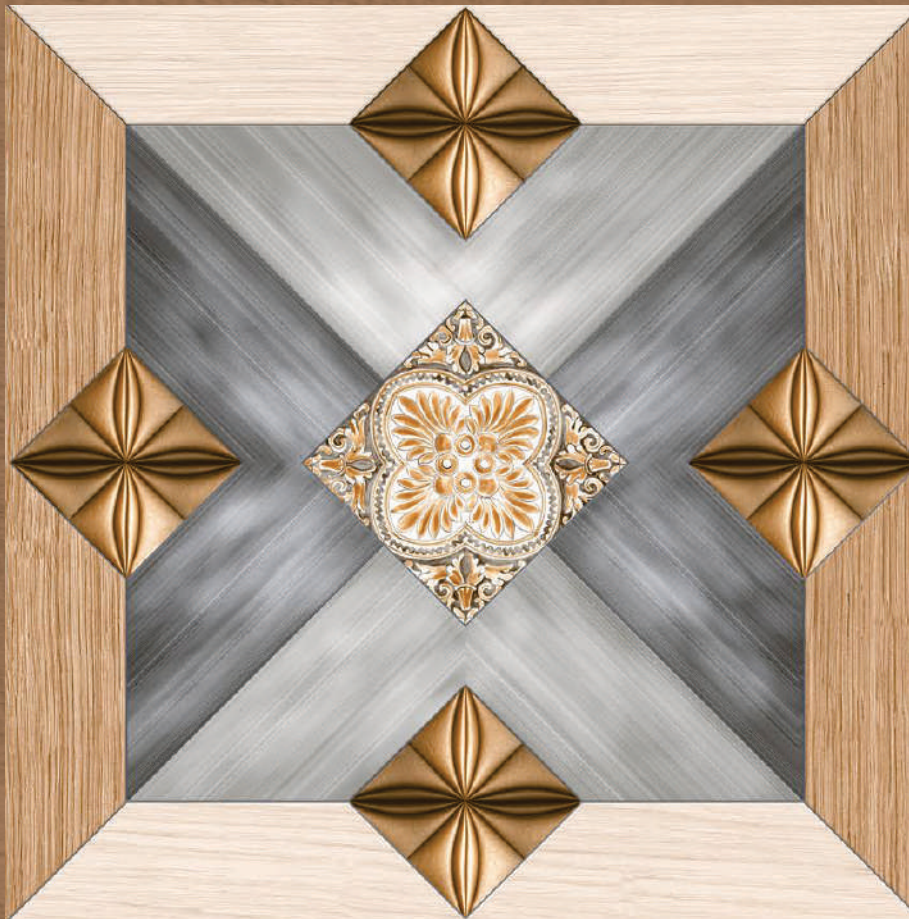

Satin Matt Series

103