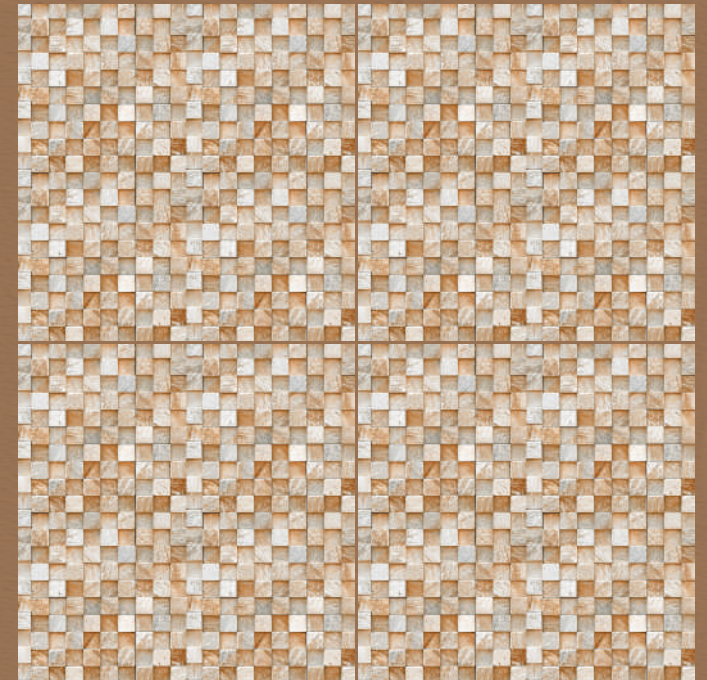

# Sugar Series

806

Porcelain  
600 x 600

PREVIEW

Sugar Series

807

Porcelain  
600 x 600

PREVIEW

# Sugar Series

808

Porcelain  
600 x 600

PREVIEW

Waajib Daam  
Par Badhiya  
Quality